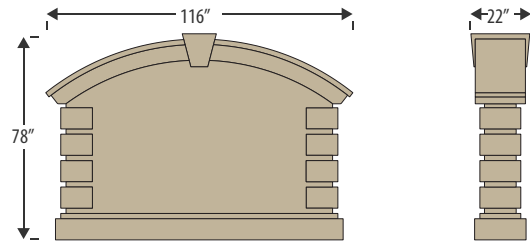

STANDARD MONUMENT MODELS

Miller Sign Shoppe is pleased offer a diverse selection of monumental designs! You can choose from one of our fifty standard models, or design your own!

Looking to add a stone design to your monument sign? We offer hand sculpted, stone and brick designs to add the perfect finishing touch to your next architectural monument project.

Model 2: