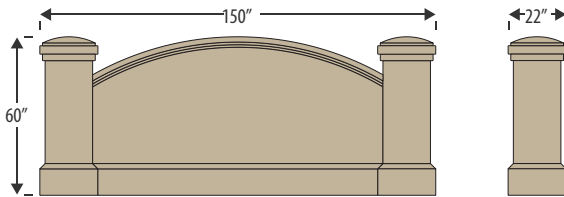

STANDARD MONUMENT MODELS

Miller Sign Shoppe is pleased offer a diverse selection of monumental designs! You can choose from one of our fifty standard models, or design your own!

Looking to add a stone design to your monument sign? We offer hand sculpted, stone and brick designs to add the perfect finishing touch to your next architectural monument project.

Model 3: