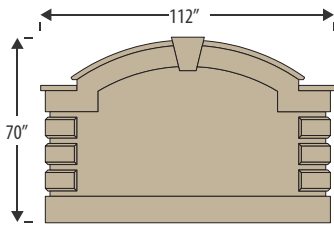

STANDARD MONUMENT MODELS

Miller Sign Shoppe is pleased offer a diverse selection of monumental designs! You can choose from one of our fifty standard models, or design your own!

Looking to add a stone design to your monument sign? We offer hand sculpted, stone and brick designs to add the perfect finishing touch to your next architectural monument project.