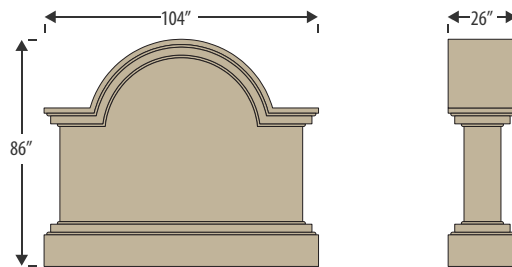

STANDARD MONUMENT MODELS

Miller Sign Shoppe is pleased offer a diverse selection of monumental designs! You can choose from one of our fifty standard models, or design your own!

Looking to add a stone design to your monument sign? We offer hand sculpted, stone and brick designs to add the perfect finishing touch to your next architectural monument project.

Model 4: